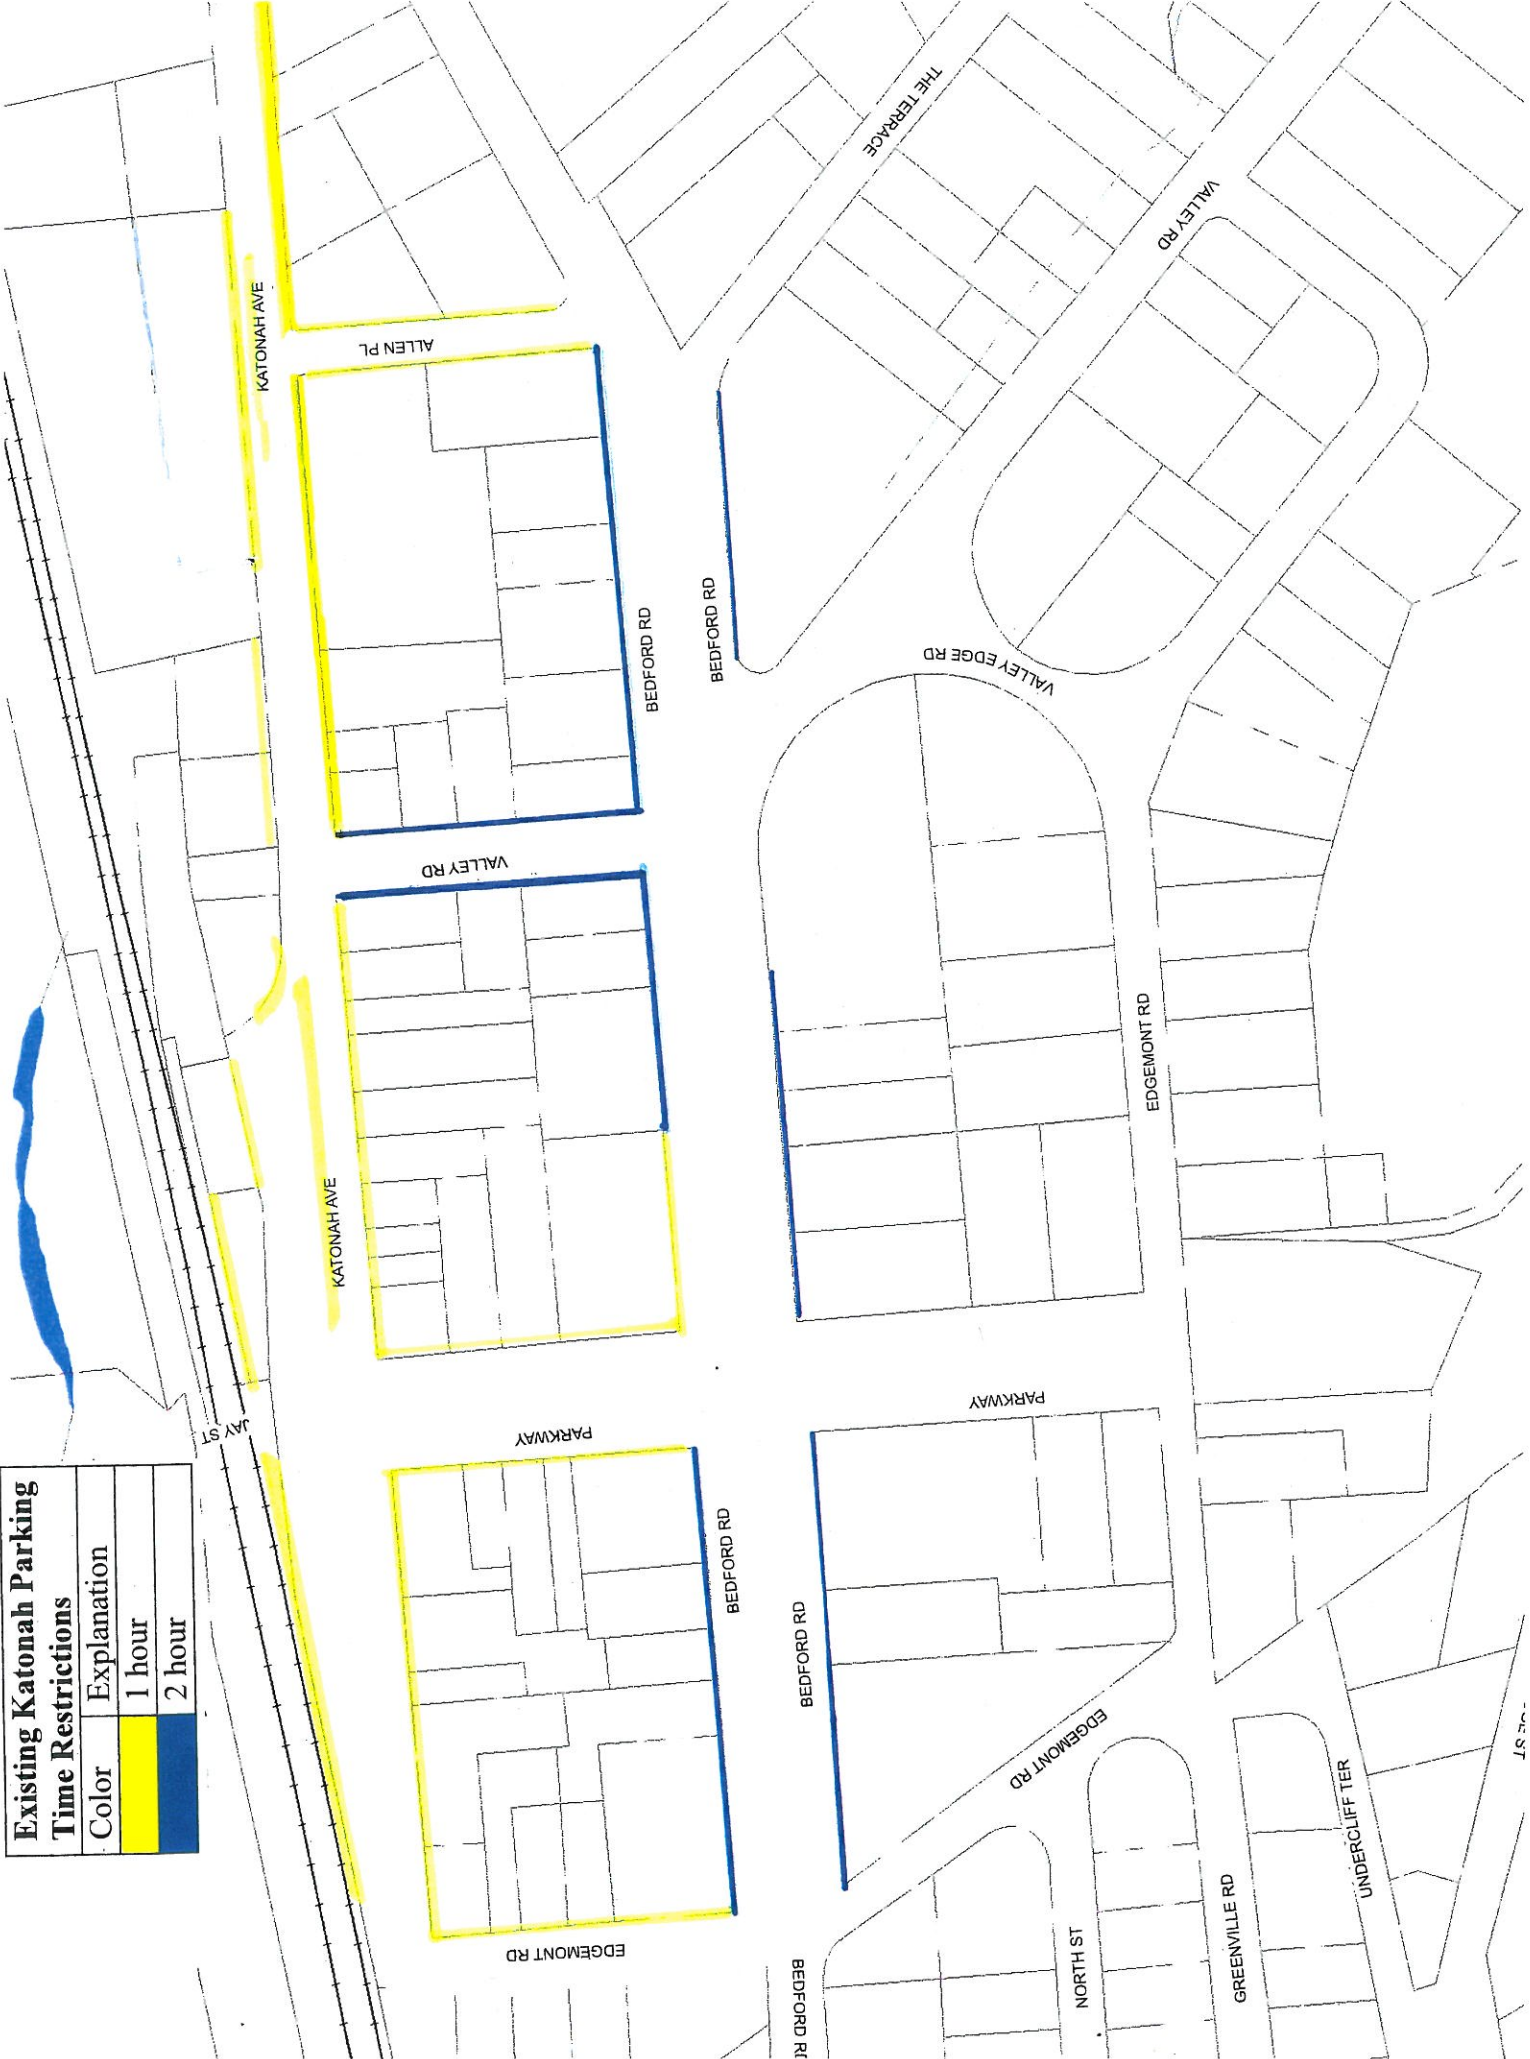

Existing Katonah Parking Time Restrictions	
Color	Explanation
	1 hour
	2 hour

Proposed Katonah Parking Time Restrictions	
Color	Explanation
2 hour	